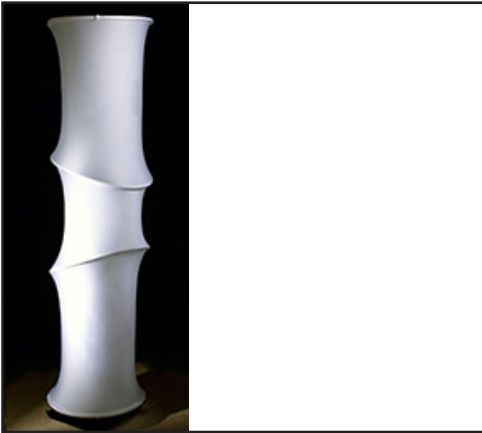

LED Lighting

40 LED cubes with remote control
18 LED spheres with remote control
6 LED floor lamps need power

Stanchions with Red Ropes

4 pair of stanchions with red ropes
Red carpet 9 x 20

Spandex Covered Towers

6 x 11' tall white spandex covered towers with battery operated LED lights

FURNITURE INVENTORY

Spandex Hoop

2 spandex hoop columns 24 diameter x 12 ft high

Black Sign Cones

33 black sign cones

More Items:

2 scaffolding entrance towers
36 white nylon flags and poles
40 red HT table cloth and black sashes
60 black rectangle table cloths and clips
60 black round table cloths and clips
160 moving pads
900 pillows, mostly white, brown and orange
7 rectangle folding tables
30 round high top tables
18 white paper lanterns