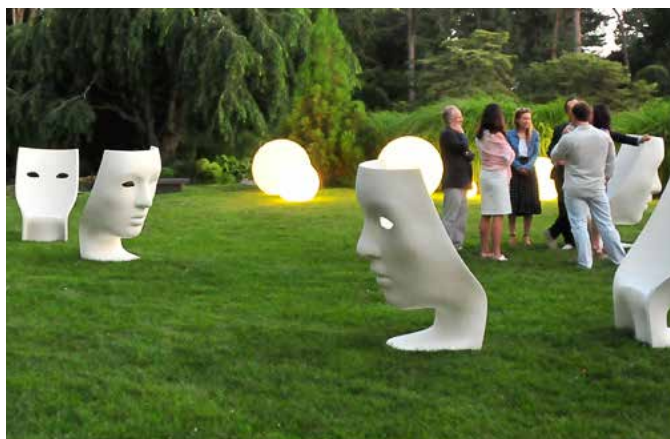

LED Furniture

Variation of high top tables, high top chairs, curved and straight benches, armchairs, bars and sofas.

Please go back to our website and click on “LED Furniture/Decor Inventory” list to see our entire inventory of LED furniture/decor.

Nemo Chair

Black and White (4 of each)