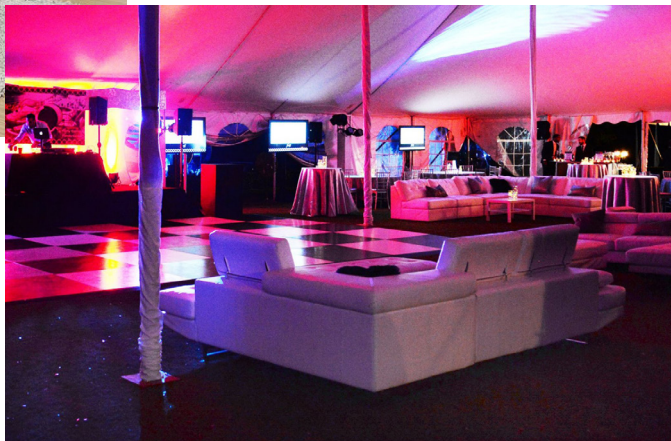

Lounge Seating for 200

Armchair
20 dark, 20 natural
Two Seater Sofa
10 dark, 10 natural
Three Seater Sofa
10 dark, 10 natural
Left Side
10 dark, 10 natural

Right Side
10 dark, 10 natural
Middle Large Units
5 dark, 3 natural
Middle Small Units
12 dark, 3 natural
Coffee Tables
20 dark, 20 natural

40 gray chairs

CHILLOUNGE NIGHT

FURNITURE RENTALS

FURNITURE INVENTORY

White Lounge Sectional Seating for 100

Chill Air Furniture Seating for 80
Colors: Off-White and Black, Arm Chairs and Sofas

CHILLOUNGE NIGHT

FURNITURE RENTALS

FURNITURE INVENTORY

Contemporary arm chairs Seating for 40

Colors: off white & dark gray

Side tables 40 of each color

Colors: black & white

Lanterns 40 of each color

Colors: black & white

FURNITURE INVENTORY

Sectional Leather Sofas

Black and White (4 of each)

Spandex Covered Towers

6 x 11' tall white spandex covered towers with battery operated LED lights

Stanchions with Red Ropes

4 pair of stanchions with red ropes
Red carpet 9 x 20