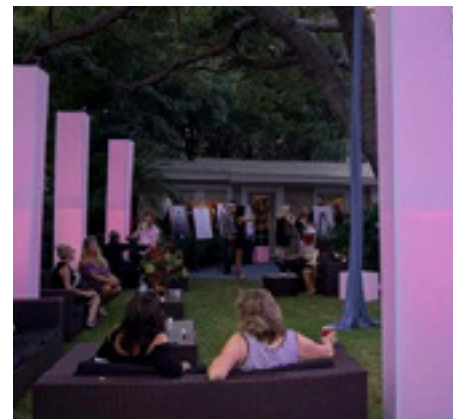

FURNITURE INVENTORY

Sectional Leather Sofas

Black and White (4 of each)

Spandex Covered Towers

6 x 11' tall white spandex covered towers with battery operated LED lights

Stanchions with Red Ropes

4 pair of stanchions with red ropes
Red carpet 9 x 20