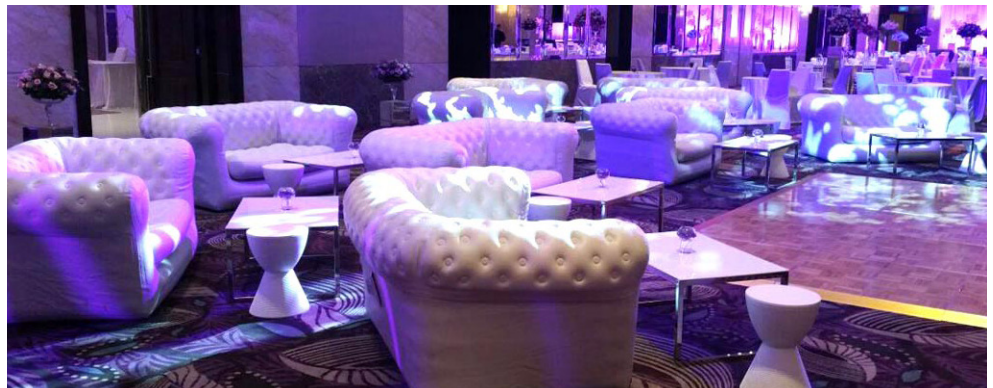

Lounge Seating for 200

Armchair
20 dark, 20 natural
Two Seater Sofa
10 dark, 10 natural
Three Seater Sofa
10 dark, 10 natural
Left Side
10 dark, 10 natural

Right Side
10 dark, 10 natural
Middle Large Units
5 dark, 3 natural
Middle Small Units
12 dark, 3 natural
Coffee Tables
20 dark, 20 natural

40 gray chairs

CHILLOUNGE NIGHT

FURNITURE RENTALS

FURNITURE INVENTORY

White Lounge Sectional Seating for 100

Chill Air Furniture Seating for 80
Colors: Off-White and Black, Arm Chairs and Sofas

CHILLOUNGE NIGHT

FURNITURE RENTALS

FURNITURE INVENTORY

Contemporary arm chairs Seating for 40

Colors: off white & dark gray

Side tables 40 of each color

Colors: black & white

Lanterns 40 of each color

Colors: black & white