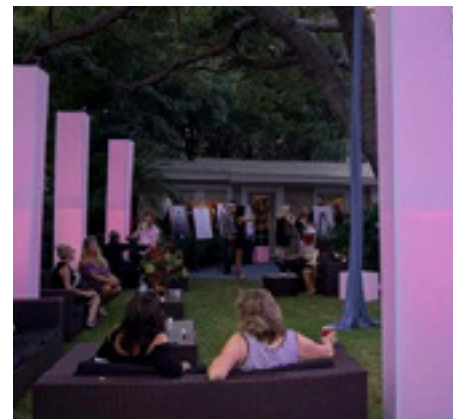

Stanchions with Red Ropes

4 pair of stanchions with red ropes
Red carpet 9 x 20