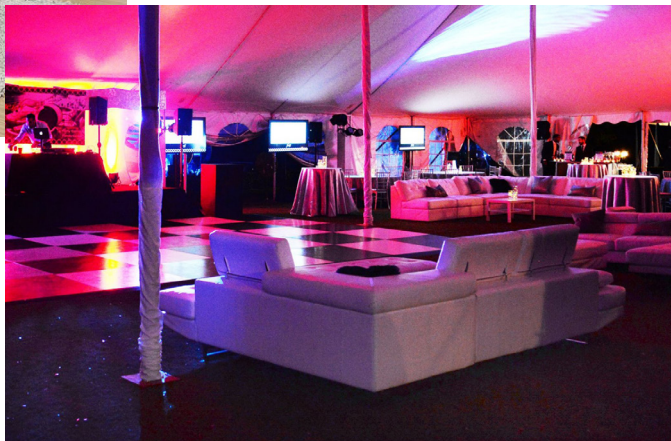

Lounge Seating for 200

- Armchair**
20 dark, 20 natural
- Two Seater Sofa**
10 dark, 10 natural
- Three Seater Sofa**
10 dark, 10 natural
- Left Side**
10 dark, 10 natural
- Right Side**
10 dark, 10 natural
- Middle Large Units**
5 dark, 3 natural
- Middle Small Units**
12 dark, 3 natural
- Coffee Tables**
20 dark, 20 natural

40 gray chairs

CHILLOUNGE NIGHT

FURNITURE RENTALS

FURNITURE INVENTORY

White Lounge Sectional Seating for 100

Chill Air Furniture Seating for 80
Colors: Off-White and Black, Arm Chairs and Sofas

CHILLOUNGE NIGHT

FURNITURE RENTALS

FURNITURE INVENTORY

Contemporary arm chairs Seating for 40

Colors: off white & dark gray

Side tables 40 of each color

Colors: black & white

Lanterns 40 of each color

Colors: black & white

FURNITURE INVENTORY

Sectional Leather Sofas

Black and White (4 of each)

Spandex Covered Towers

6 x 11' tall white spandex covered towers with battery operated LED lights

Stanchions with Red Ropes

4 pair of stanchions with red ropes
Red carpet 9 x 20