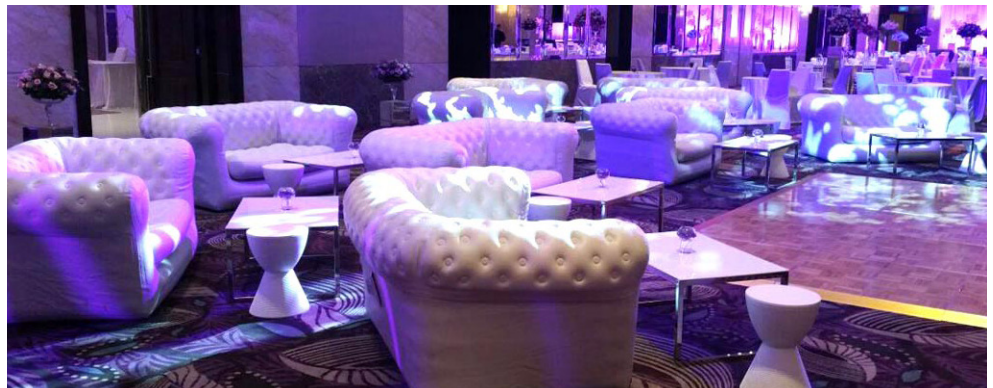

Lounge Seating for 200

- Armchair**
20 dark, 20 natural
- Two Seater Sofa**
10 dark, 10 natural
- Three Seater Sofa**
10 dark, 10 natural
- Left Side**
10 dark, 10 natural
- Right Side**
10 dark, 10 natural
- Middle Large Units**
5 dark, 3 natural
- Middle Small Units**
12 dark, 3 natural
- Coffee Tables**
20 dark, 20 natural

40 gray chairs

CHILLOUNGE NIGHT

FURNITURE RENTALS

FURNITURE INVENTORY

White Lounge Sectional Seating for 100

Chill Air Furniture Seating for 80
Colors: Off-White and Black, Arm Chairs and Sofas

CHILLOUNGE NIGHT

FURNITURE RENTALS

FURNITURE INVENTORY

Contemporary arm chairs Seating for 40

Colors: off white & dark gray

Side tables 40 of each color

Colors: black & white

Lanterns 40 of each color

Colors: black & white