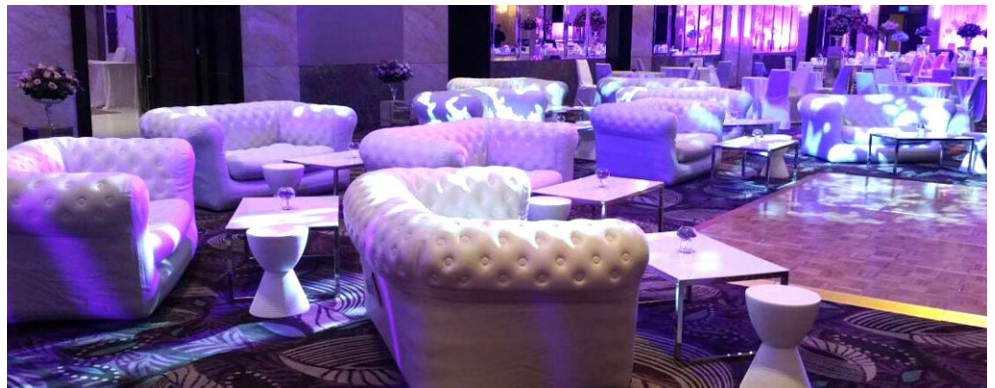

Lounge Seating for 200

- Armchair**
20 dark, 20 natural
- Two Seater Sofa**
10 dark, 10 natural
- Three Seater Sofa**
10 dark, 10 natural
- Left Side**
10 dark, 10 natural
- Right Side**
10 dark, 10 natural
- Middle Large Units**
5 dark, 3 natural
- Middle Small Units**
12 dark, 3 natural
- Coffee Tables**
20 dark, 20 natural

40 gray chairs

CHILLOUNGE NIGHT

FURNITURE RENTALS

FURNITURE INVENTORY

White Lounge Sectional Seating for 100

Chill Air Furniture Seating for 80

Colors: Off-White and Black, Arm Chairs and Sofas

CHILLOUNGE NIGHT
FURNITURE RENTALS

FURNITURE INVENTORY

**Contemporary
arm chairs
Seating for 40**

Colors: off white & dark gray

**Sellie Side tables
10 of each color**

Colors: black & white

**Side tables
40 of each color**

Colors: black & white