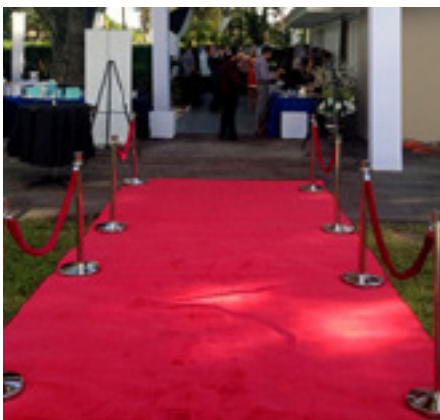

**Lanterns
40 of each color**

Colors: black & white

FURNITURE INVENTORY

Sectional Leather Sofas

Black and White (4 of each)

Spandex Covered Towers

6 x 11' tall white spandex covered towers with battery operated LED lights