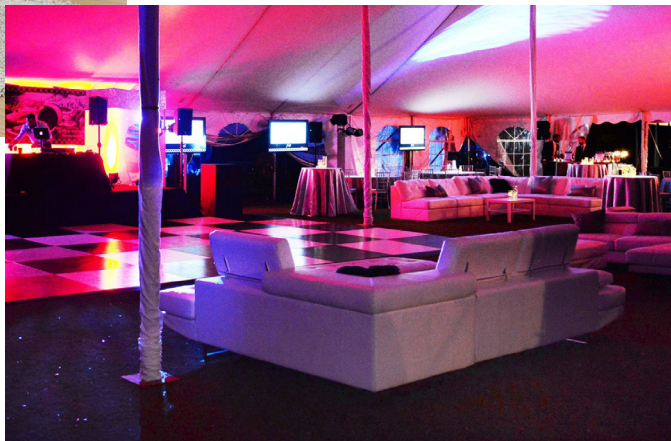

Lounge Seating for 200

- Armchair**
20 dark, 20 natural
- Two Seater Sofa**
10 dark, 10 natural
- Three Seater Sofa**
10 dark, 10 natural
- Left Side**
10 dark, 10 natural
- Right Side**
10 dark, 10 natural
- Middle Large Units**
5 dark, 3 natural
- Middle Small Units**
12 dark, 3 natural
- Coffee Tables**
20 dark, 20 natural

40 gray chairs

CHILLOUNGE NIGHT

FURNITURE RENTALS

FURNITURE INVENTORY

White Lounge Sectional Seating for 100

Chill Air Furniture Seating for 80

Colors: Off-White and Black, Arm Chairs and Sofas

CHILLOUNGE NIGHT
FURNITURE RENTALS

FURNITURE INVENTORY

**Contemporary
arm chairs
Seating for 40**

Colors: off white & dark gray

**Sellie Side tables
10 of each color**

Colors: black & white

**Side tables
40 of each color**

Colors: black & white

**Lanterns
40 of each color**

Colors: black & white

FURNITURE INVENTORY

Sectional Leather Sofas

Black and White (4 of each)

Spandex Covered Towers

6 x 11' tall white spandex covered towers with battery operated LED lights