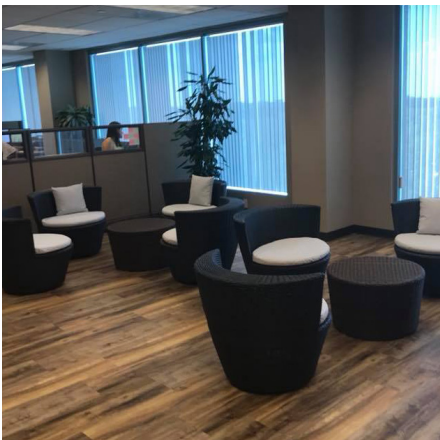

Lounge Seating for 200

- Armchair**
20 dark, 20 natural
- Two Seater Sofa**
10 dark, 10 natural
- Three Seater Sofa**
10 dark, 10 natural
- Left Side**
10 dark, 10 natural
- Right Side**
10 dark, 10 natural
- Middle Large Units**
5 dark, 3 natural
- Middle Small Units**
12 dark, 3 natural
- Coffee Tables**
20 dark, 20 natural

CHILLOUNGE NIGHT

FURNITURE RENTALS

FURNITURE INVENTORY

Daybed Seating for 69

20 dark, 3 natural

Table

8 dark, 6 natural

Egg Chair Seating for 40

40 gray chairs

CHILLOUNGE NIGHT

FURNITURE RENTALS

FURNITURE INVENTORY

White Lounge Sectional Seating for 100

Chill Air Furniture Seating for 80
Colors: Off-White and Black, Arm Chairs and Sofas

CHILLOUNGE NIGHT
FURNITURE RENTALS

FURNITURE INVENTORY

**Contemporary
arm chairs
Seating for 40**

Colors: off white & dark gray

**Sellie Side tables
10 of each color**

Colors: black & white

**Side tables
40 of each color**

Colors: black & white