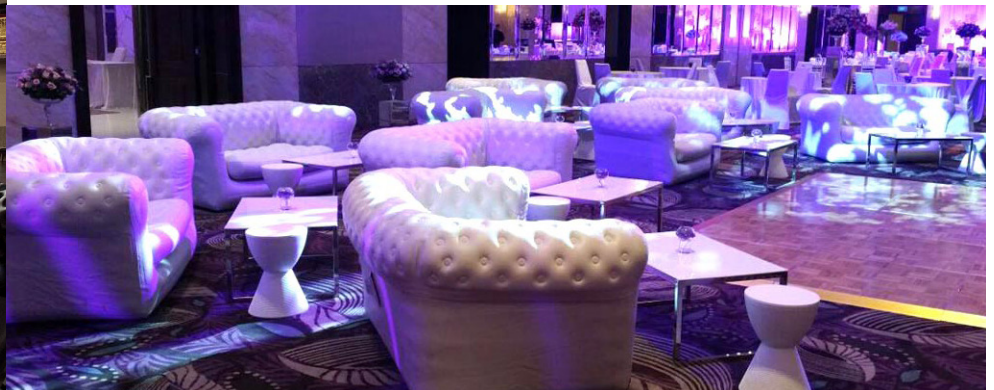

Lounge Seating for 200

- Armchair**
20 dark, 20 natural
- Two Seater Sofa**
10 dark, 10 natural
- Three Seater Sofa**
10 dark, 10 natural
- Left Side**
10 dark, 10 natural
- Right Side**
10 dark, 10 natural
- Middle Large Units**
5 dark, 3 natural
- Middle Small Units**
12 dark, 3 natural
- Coffee Tables**
20 dark, 20 natural

40 gray chairs

CHILLOUNGE NIGHT

FURNITURE RENTALS

FURNITURE INVENTORY

White Lounge Sectional Seating for 100

Chill Air Furniture Seating for 80
Colors: Off-White and Black, Arm Chairs and Sofas

CHILLOUNGE NIGHT
FURNITURE RENTALS

FURNITURE INVENTORY

**Contemporary
arm chairs
Seating for 40**

Colors: off white & dark gray

**Sellie Side tables
10 of each color**

Colors: black & white

**Side tables
40 of each color**

Colors: black & white