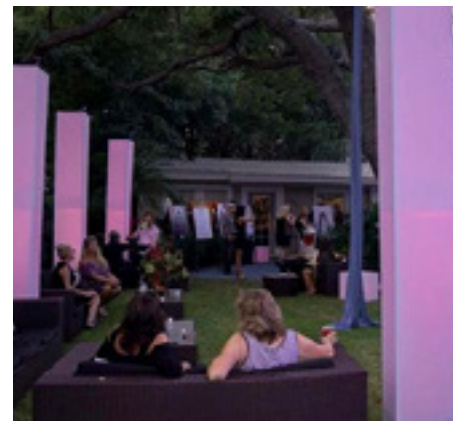

Stanchions with Red Ropes

4 pair of stanchions with red ropes
Red carpet 9 x 20